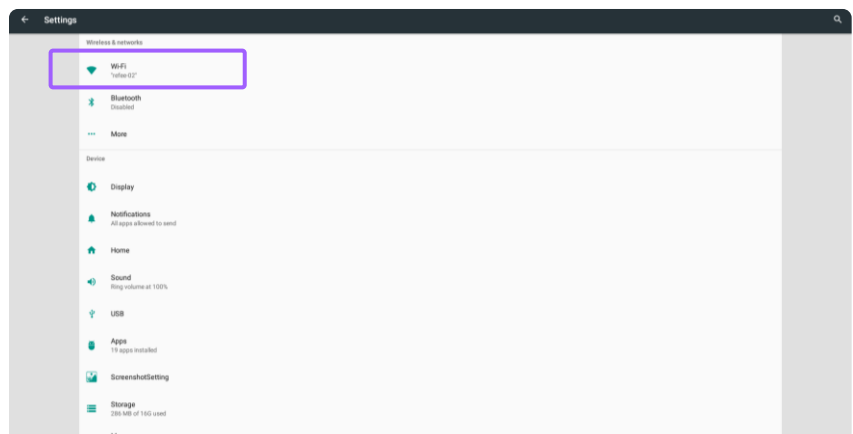

4

Select WiFi and connect it. After WiFi connected, back to CMS interface.