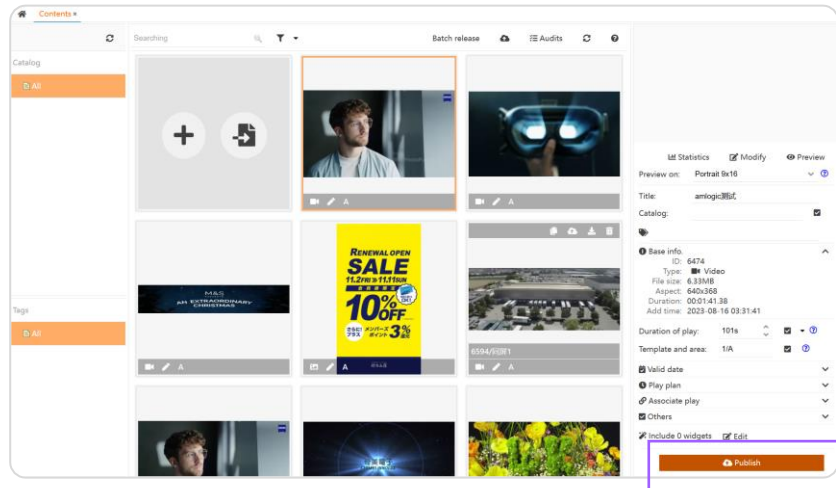

CMS

Remote
Publish

3

Enter “Contents” interface and
Click “+”

4

Name with Title, choose the
suitable pixel at “Preview
on”: Landscape/Portrait or
others. Template and
Catalog as default. Then
click the “Select” upload
image/video

Computer

CMS
Login

Upload
Content

Remote
Publish

3

Click the "Upload file", Select the prepared image/video. And save "OK"

4

It will auto going contents management interface when contents upload finished. Click the "Publish" icon.