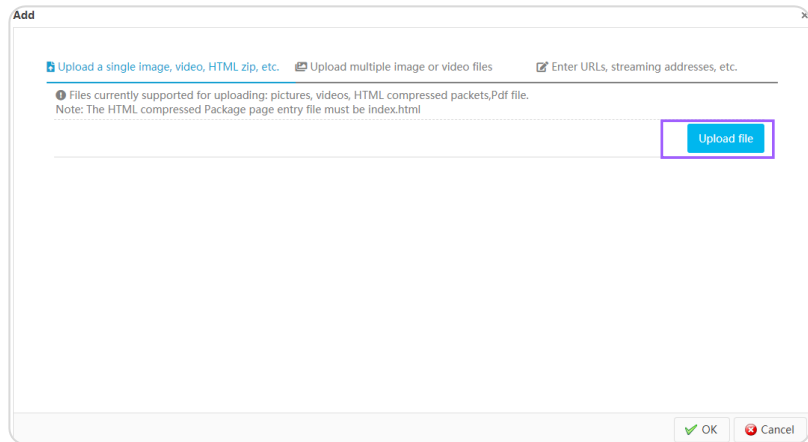

Computer

CMS
Login

Upload
Content

Remote
Publish

3

Click the "Upload file", Select the prepared image/video. And save "OK"

4

It will auto going contents management interface when contents upload finished. Click the "Publish" icon.