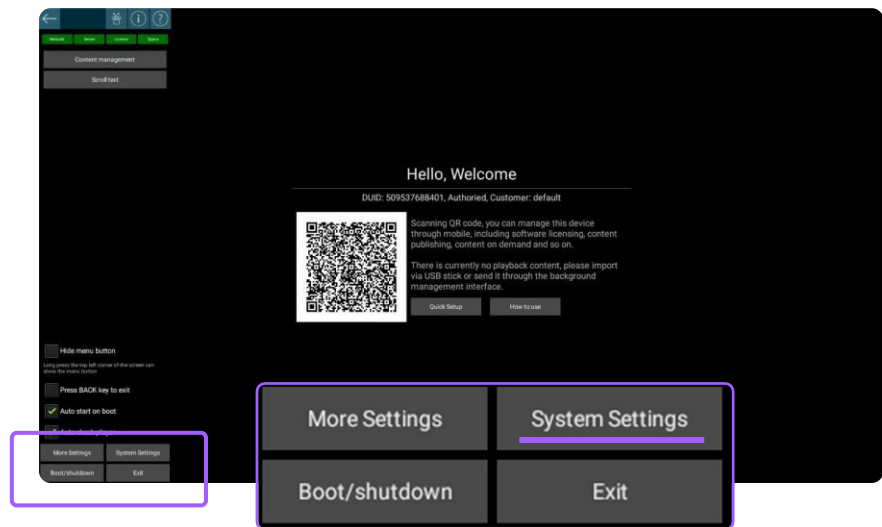

Connect
Wi-Fi

1

Click the CMS **left-top corner** and hold for 3seconds, pop out a keyboard

2

Tap the password (default 4 digi:1111), and enter to the CMS management interface

Touch

Mouse

Digital Signage

CMS
Management

Connect
Wi-Fi

3

Click "System Setting" for WiFi connection setting

4

Select WiFi and connect it. After WiFi connected, back to CMS interface.

Computer

CMS
Login

Upload
Content

Remote
Publish

1

Use PC Chrome/Edge browser,
login the CMS webpage:
<http://lcdcms.com/>

2

Type Login name and
password, then enter Refee
CMS Platform.

Contact Refee Sales for any
Login account issues