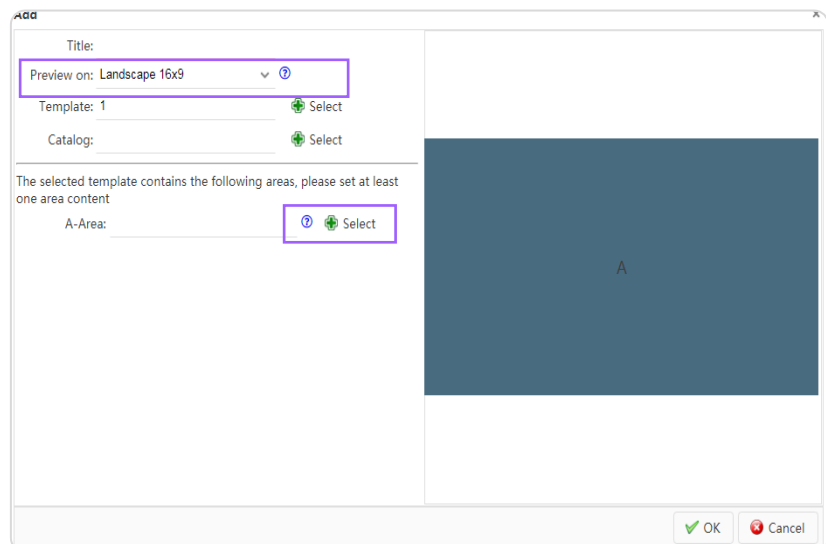

CMS

Remote
Publish

3

Enter “Contents” interface and
Click “+”

4

Name with Title, choose the
suitable pixel at “Preview
on”: Landscape/Portrait or
others. Template and
Catalog as default. Then
click the “Select” upload
image/video