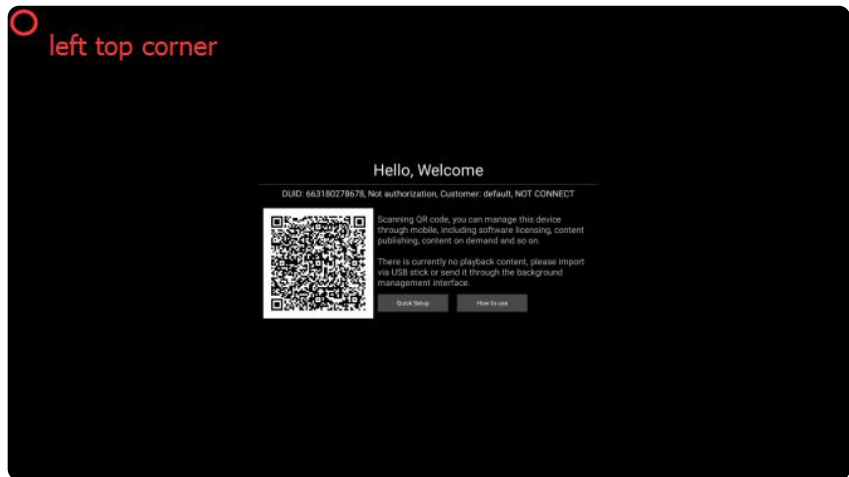

Connect
Wi-Fi

1

Click the CMS **left-top corner** and hold for 3seconds, pop out a keyboard

2

Tap the password (default 4 digi:1111), and enter to the CMS management interface

Touch

Mouse

Digital Signage