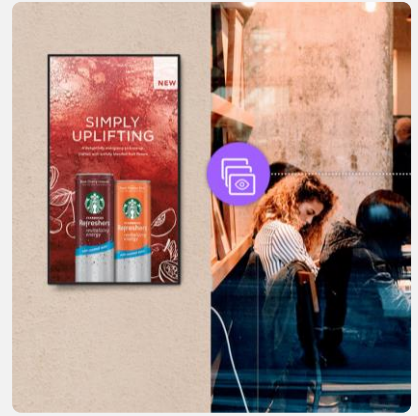

Digital Signage

CMS
Management

Connect
Wi-Fi