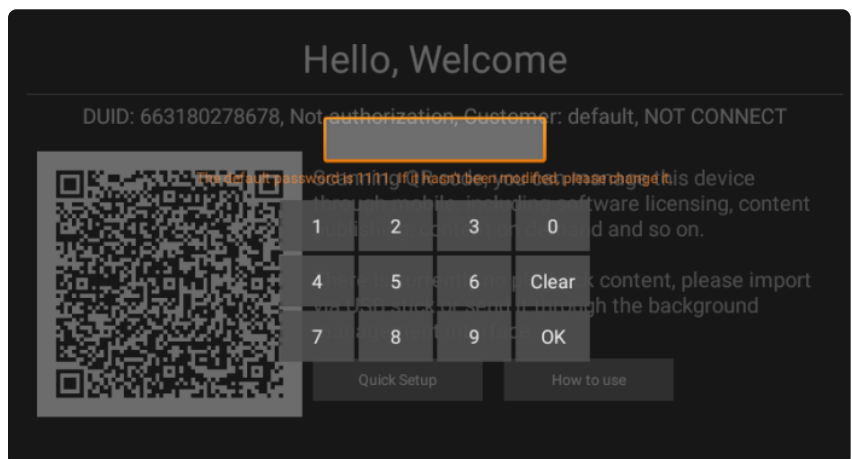

Connect
Wi-Fi

1

Click the CMS **left-top corner** and hold for 3seconds, pop out a keyboard

2

Tap the password (default 4 digi:1111), and enter to the CMS management interface

Touch

Mouse

Digital Signage