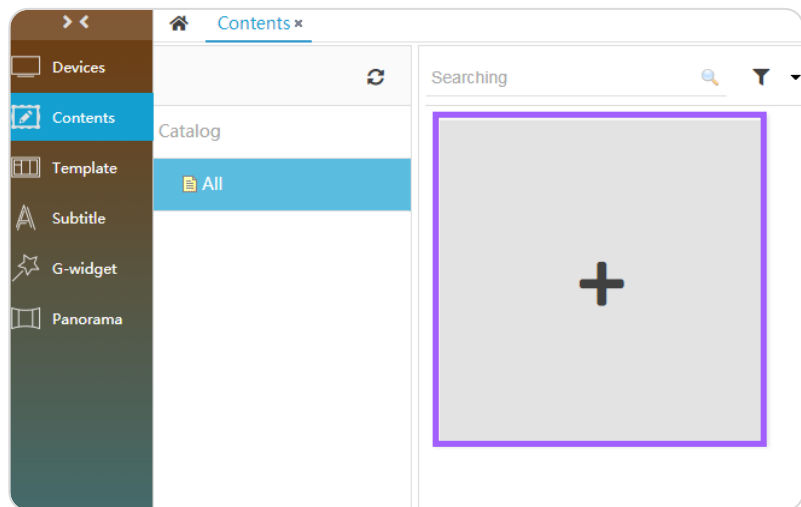

CMS

Remote
Publish

3

Enter “Contents” interface and
Click “+”

4

Name with Title, choose the
suitable pixel at “Preview
on”: Landscape/Portrait or
others. Template and
Catalog as default. Then
click the “Select” upload
image/video